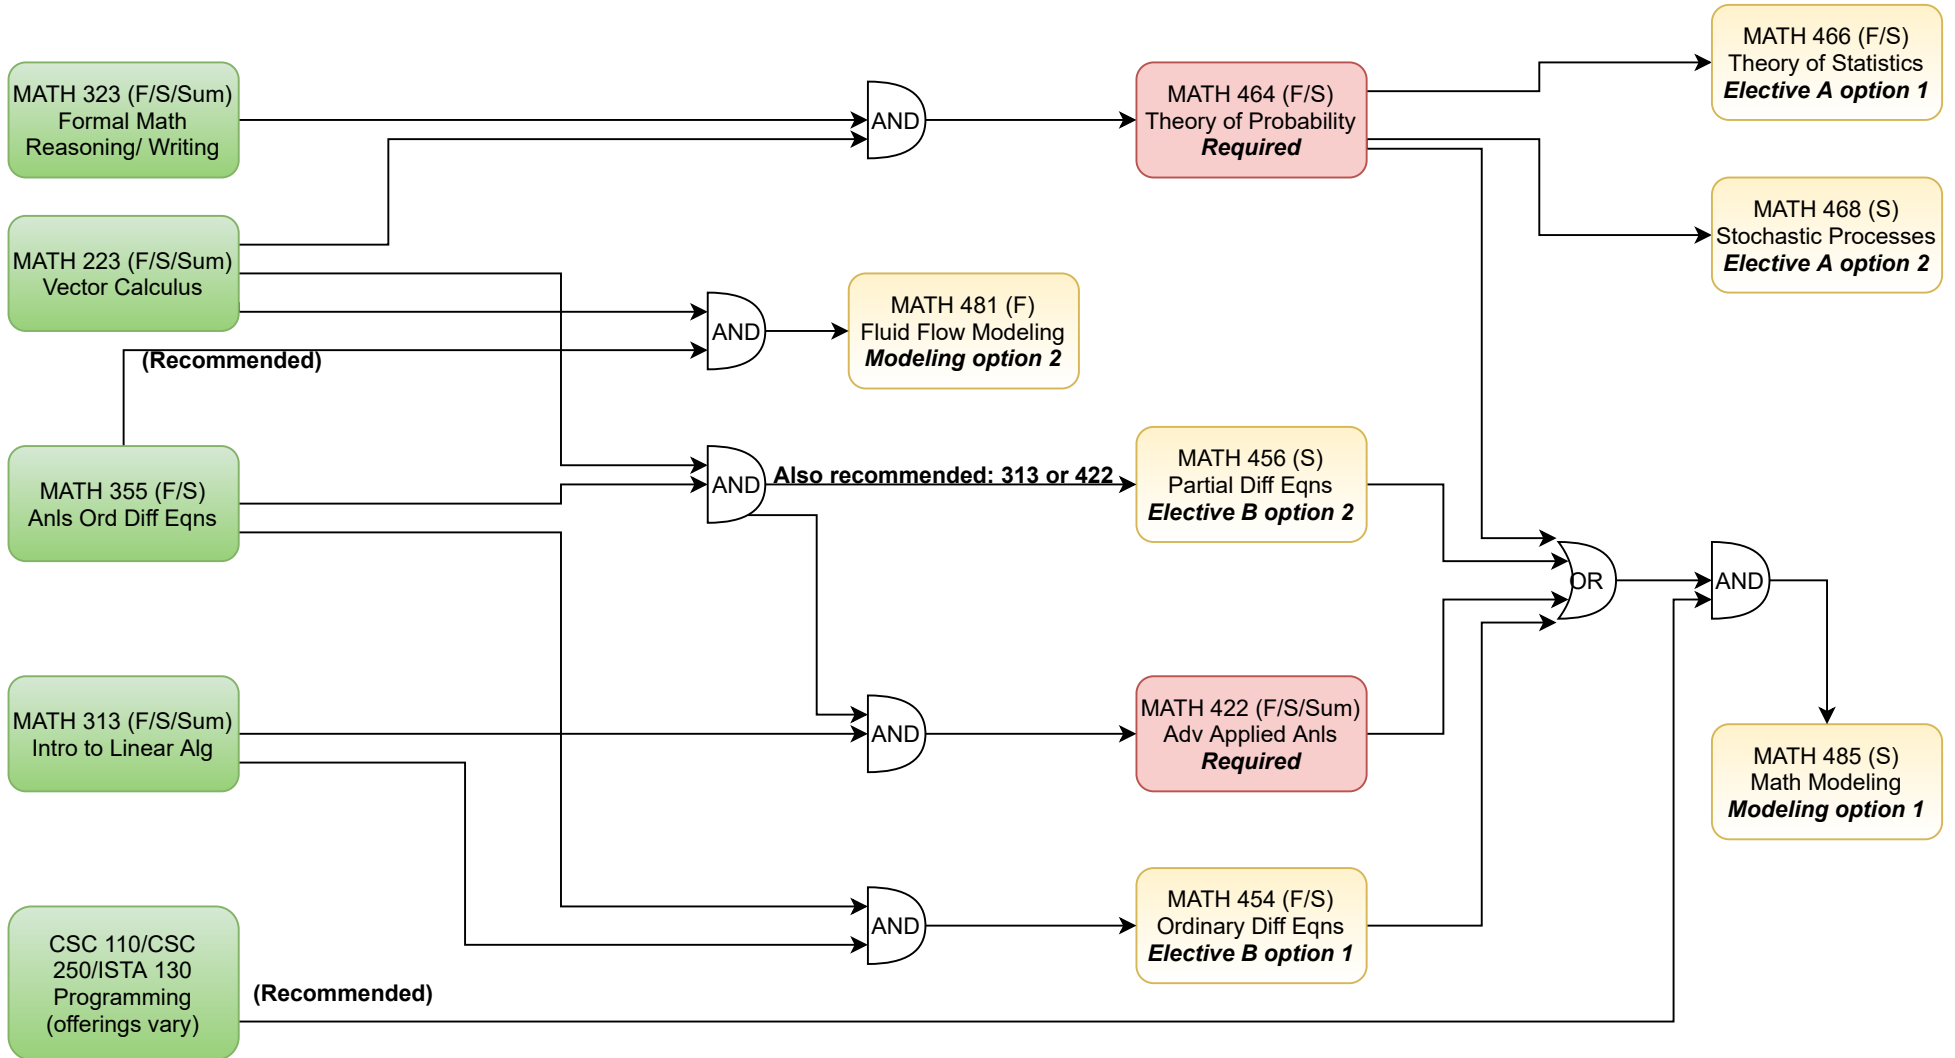

# Life Sci Emphasis Prerequisite Flow Chart

- = Required for Math major
- = Required for this emphasis
- = Several options are available to fulfill requirement