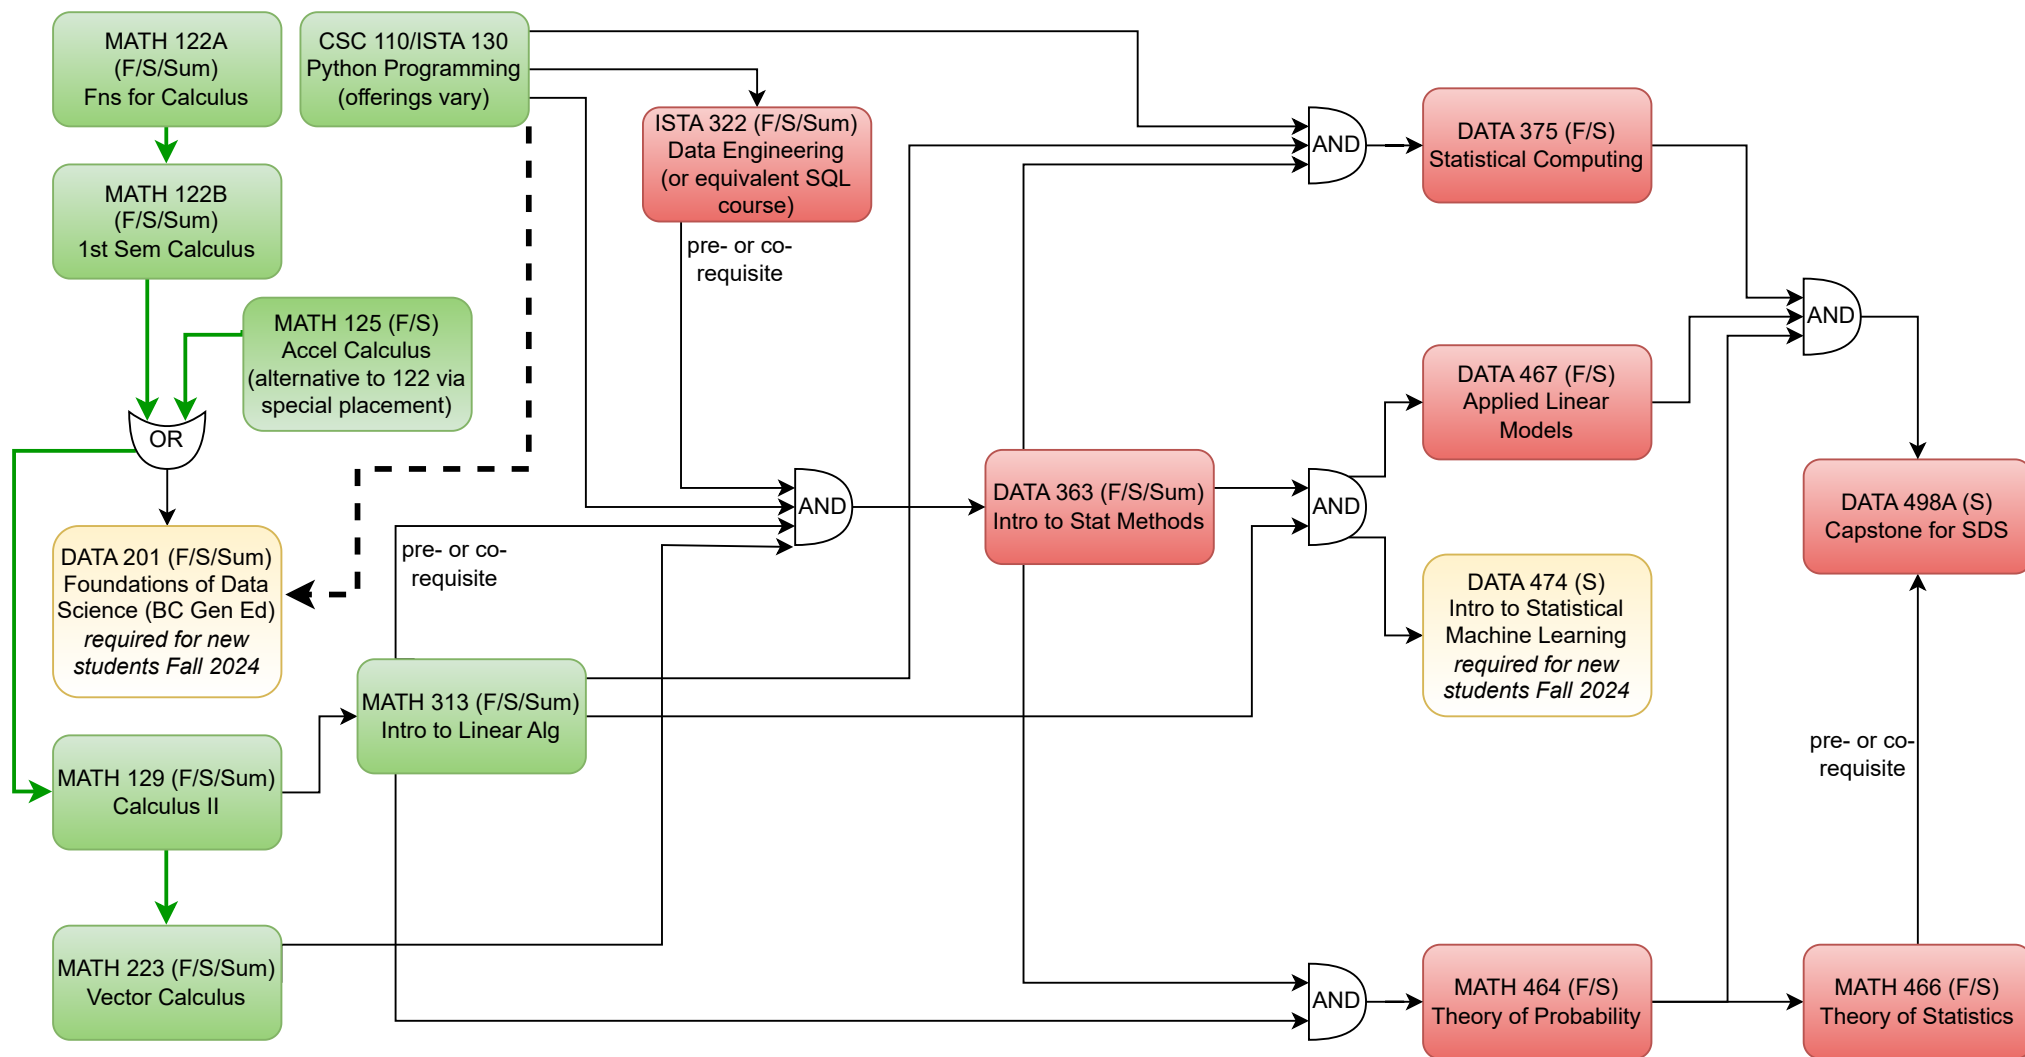

Statistics & Data Science major Prerequisite Flow Chart: 2024 requirements

All courses listed are required for students who are new as of Fall 2024, including one DATA elective course (see official requirements for list of available courses).

➔ = C or better required in prerequisite

➔ = Strongly recommended

■ = Required for either SDS or Math major

■ = Required for SDS majors who are new to UA in Fall 2024 or later

■ = Required for ALL SDS majors